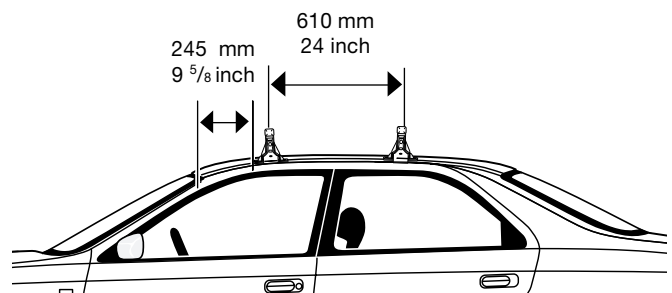

# Thule System Kit 2020

TOYOTA Mark II 4-dr, 96- (Jap)  
 TOYOTA Chaser 4-dr, 96- (Jap)  
 TOYOTA Cressida 4-dr, 96- (USA)

Front

Rear

990 mm / 39 inch

985 mm / 38 <sup>3</sup>/<sub>4</sub> inch

10

x4